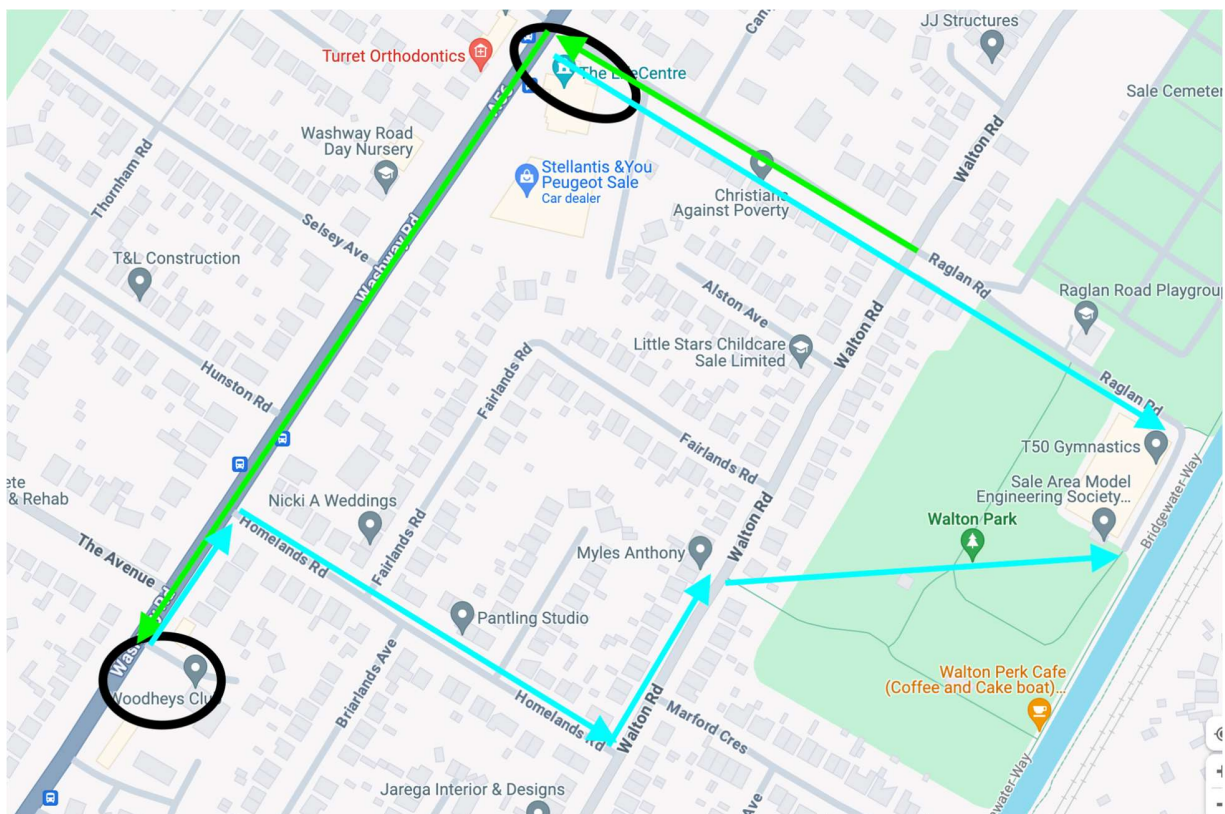

## Parking Directions

Over the last few years we have had complaints to the council about the event regarding inconsiderate parking. **Please park considerately and do not put future events at risk.**

Limited parking (circa 100 spaces) is available at The Life Centre and Woodheys Club.

### Driving Route

### Walking Route to event

From the entrance to the event at the corner of Raglan Road and Walton Road, travel away from the event up Raglan Road. The Life Centre is accessible from Raglan Road.

Alternative Parking can be found at the Woodheys Club. Turn left onto Washway Road and the Woodheys Club can be found around 400m down on the left just after Homelands Road.

If you can't park on either of these please park considerately on the local streets.